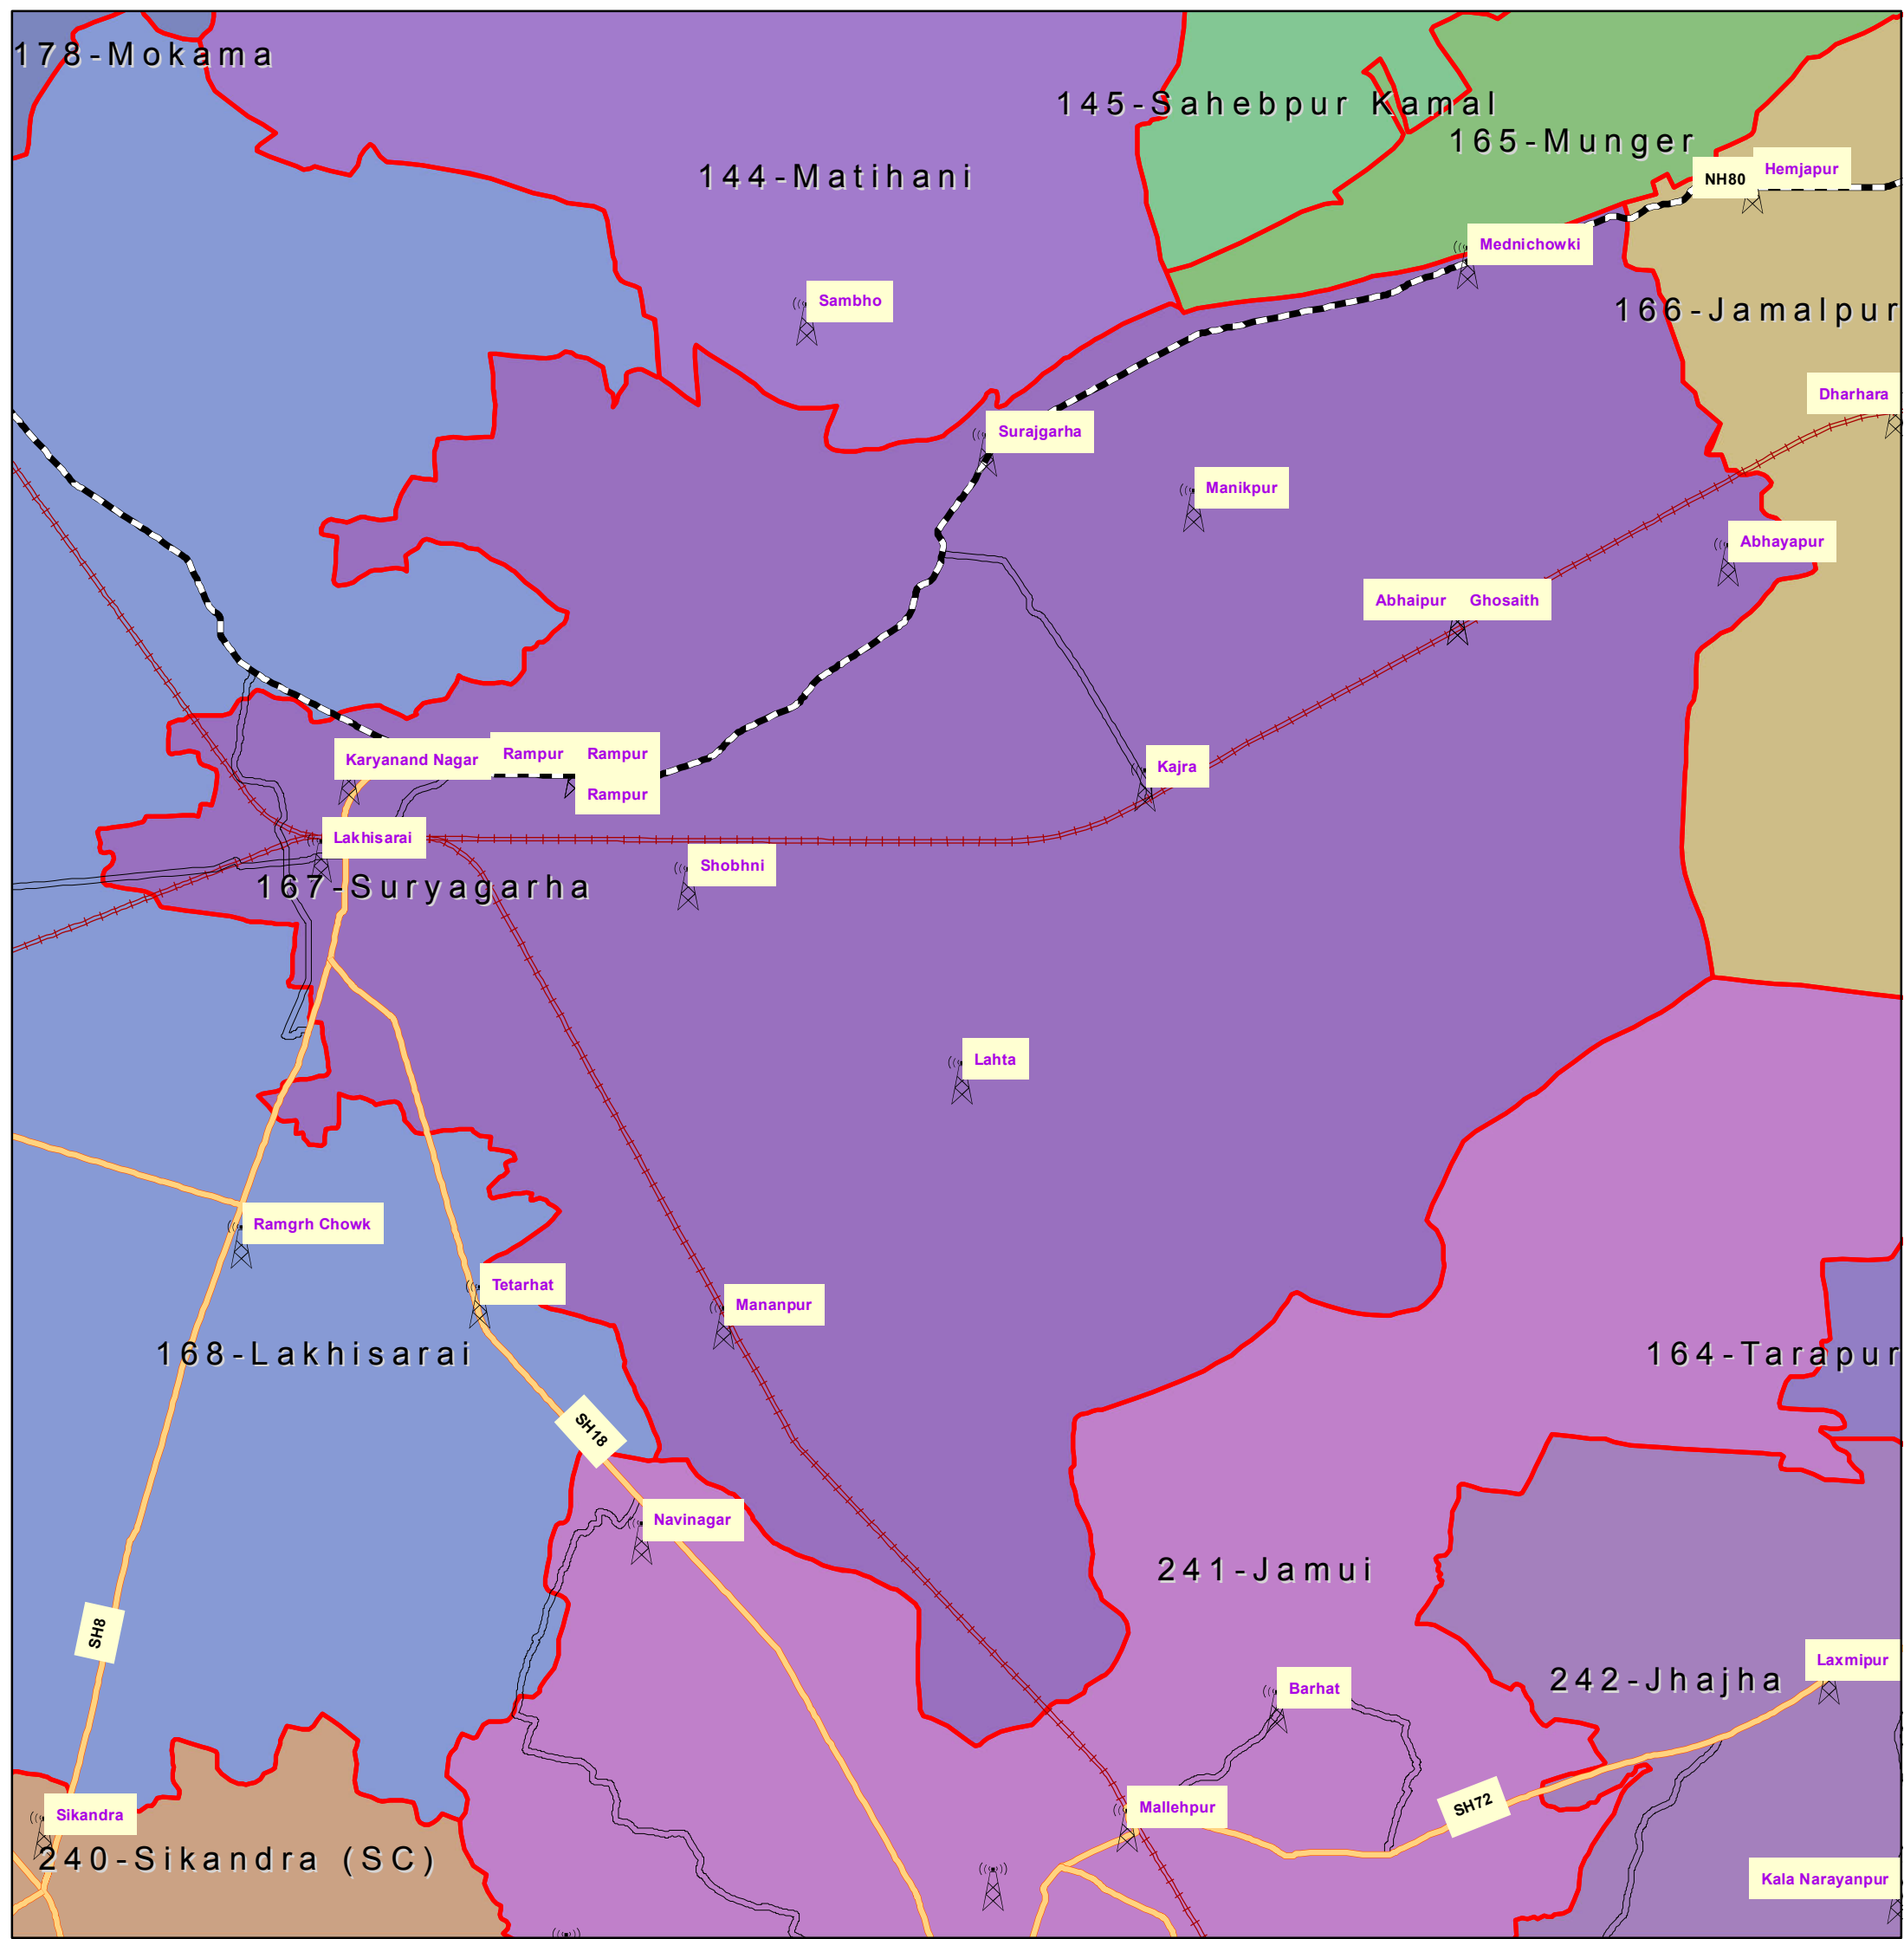

# 167-Suryagarha (LAKHISARAI)

## INDEX

- DISTRICT HEAD QUARTER
- AIRPORT
- TOURIST PLACE
- BSNL EXCHANGE
- NATIONAL HIGHWAY
- STATE HIGHWAY
- DISTRICT ROAD
- RAILWAYLINE
- ASSEMBLY BOUNDARY